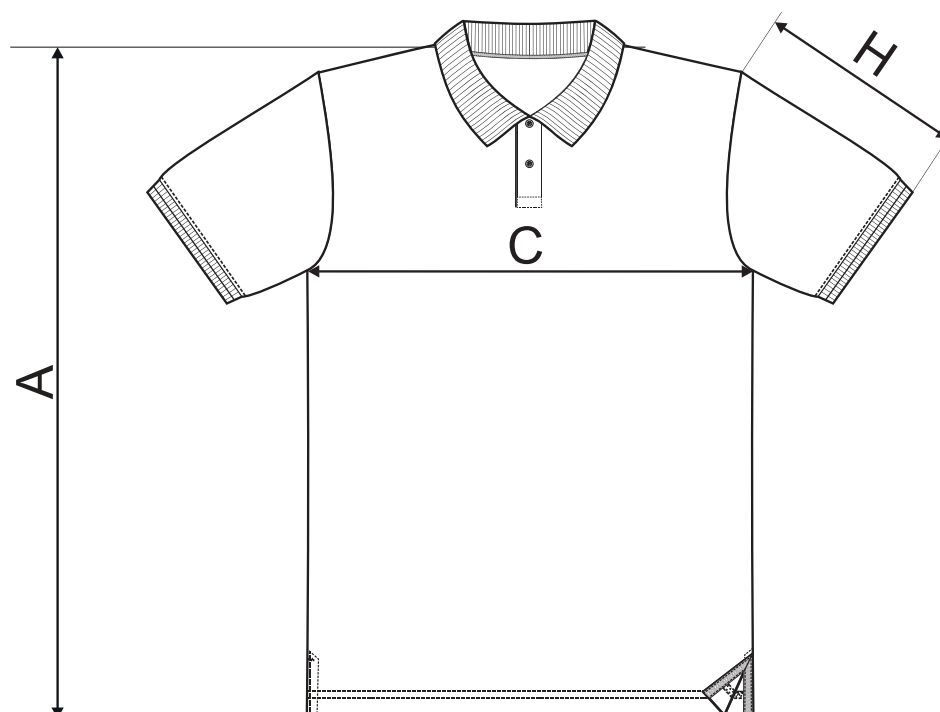

# 256 Collar Up ♂

## SIZE SPECIFICATION [cm]

size	S	M	L	XL	2XL	3XL
<b>A</b>	69	73	77	80	82	84
<b>C</b>	48	52	55	58	61	64
<b>H</b>	21	23	25	27	28	29

All size specifications listed are in cm. Accepted tolerance of up to  $\pm 5\%$ .