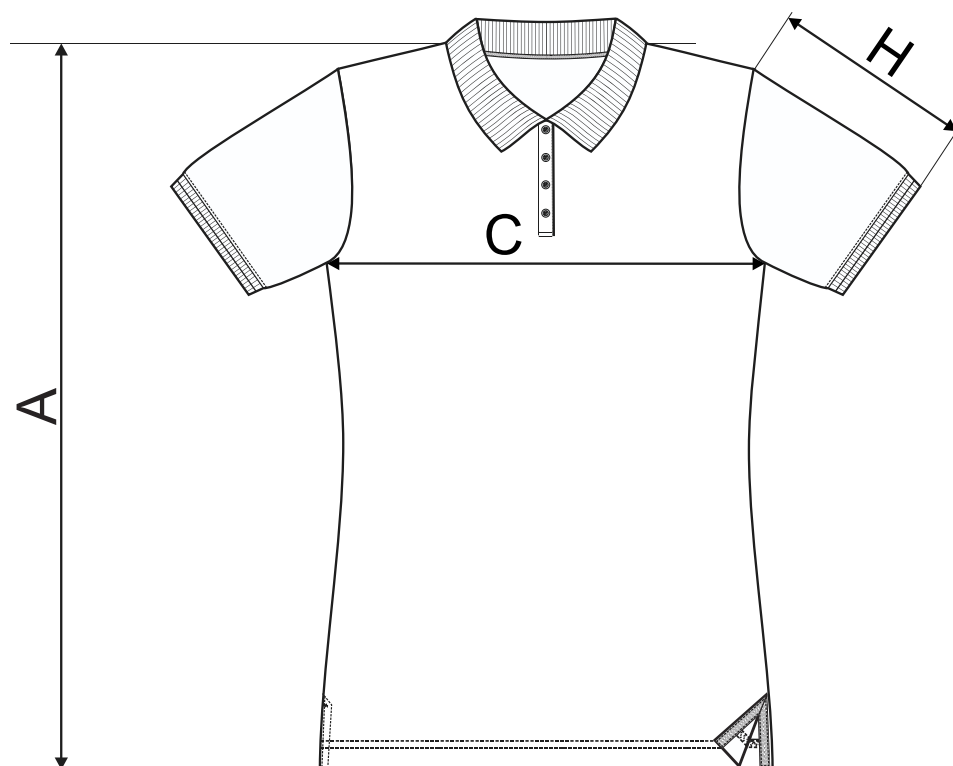

257 Collar Up ♀

SIZE SPECIFICATION [cm]

size	XS	S	M	L	XL	2XL
A	63	65	67	69	71	73
C	38	42	46	50	55	61
H	15,5	16	16,5	17	17,5	18

All size specifications listed are in cm. Accepted tolerance of up to $\pm 5\%$.